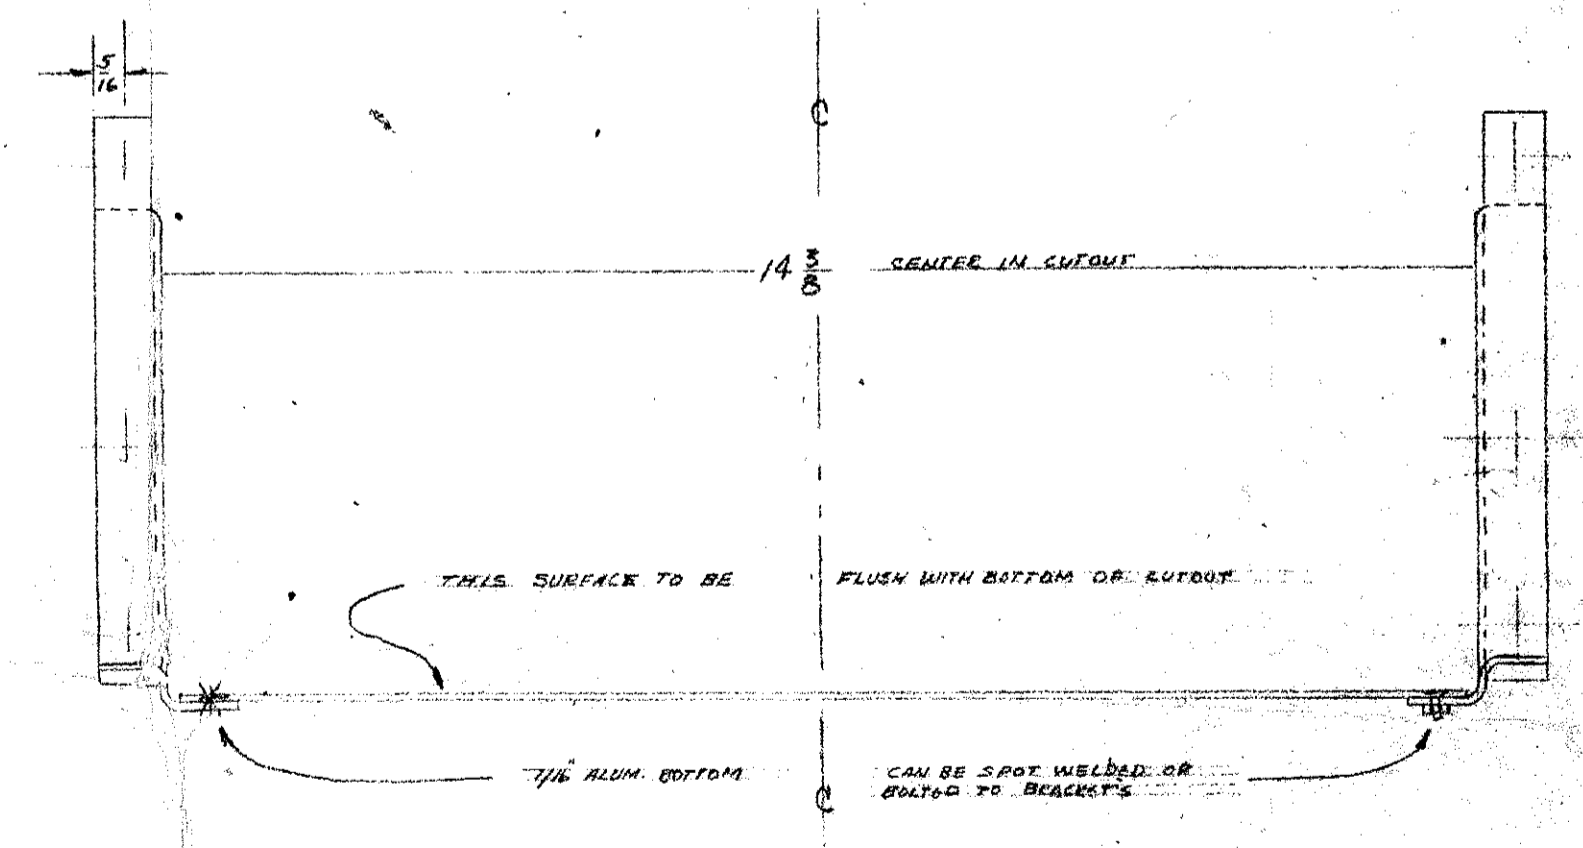

3/16 ALUM BRACKETS QTY 3 LEFT - 3 RIGHT PER UNIT
ALL INSIDE CORNERS MAY BE 3/16 RAD.

ALUM BOTTOMS
2 - 1/16 X 10 5/8 X 11 1/2
1 - 1/16 X 9 1/2 X 11 1/2

MATERIAL - 3/4 SQ SATIN BRUSHED ALUM. 7/8 WALL
SCALE 1/8\"/>

AMATEUR OPERATOR'S DESK

DRAWN BY KEN CONAIEB - 1-29-62