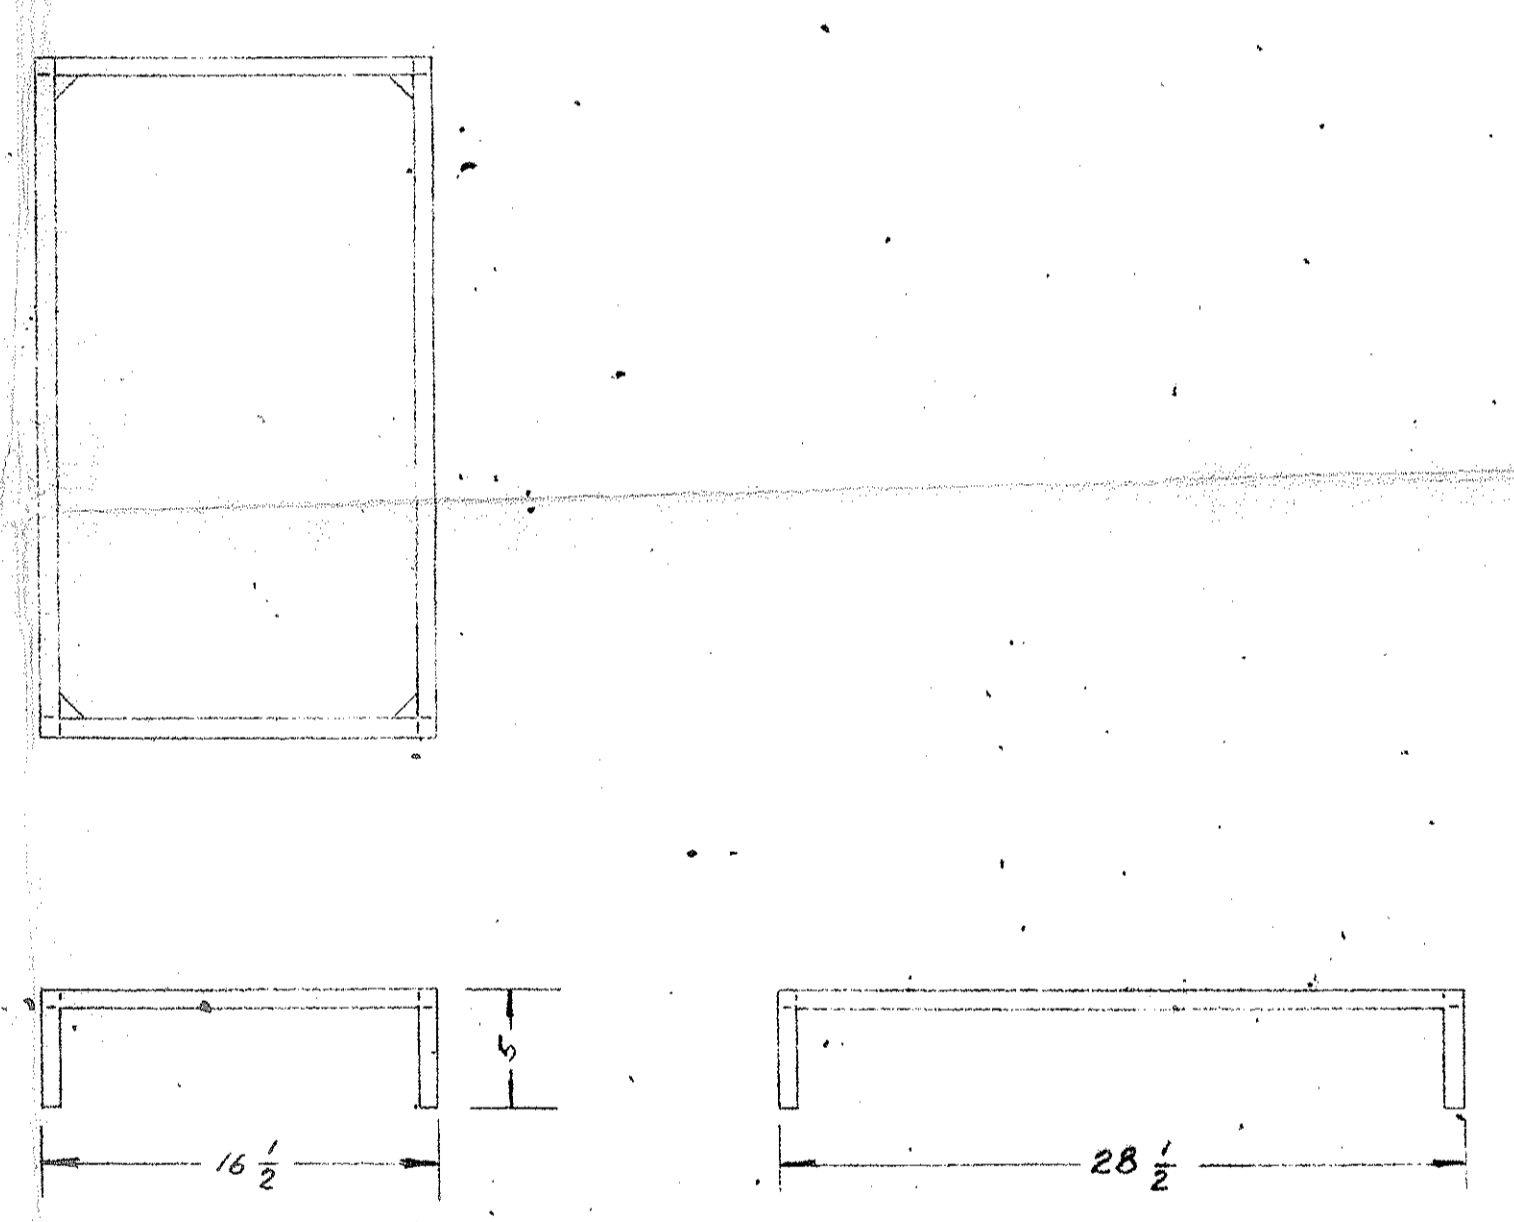

3/16 ALUM BRACKETS QTY 3 LEFT - 3 RIGHT PER UNIT
ALL INSIDE CORNERS MAY BE 3/16 RAD.

ALUM BOTTOMS
2 - 1/16 X 10 5/8 X 11 1/2
1 - 1/16 X 9 1/2 X 11 1/2

MATERIAL - 3/4 SQ SATIN BRUSHED ALUM. 7/8 WALL
SCALE 1/8\"/>