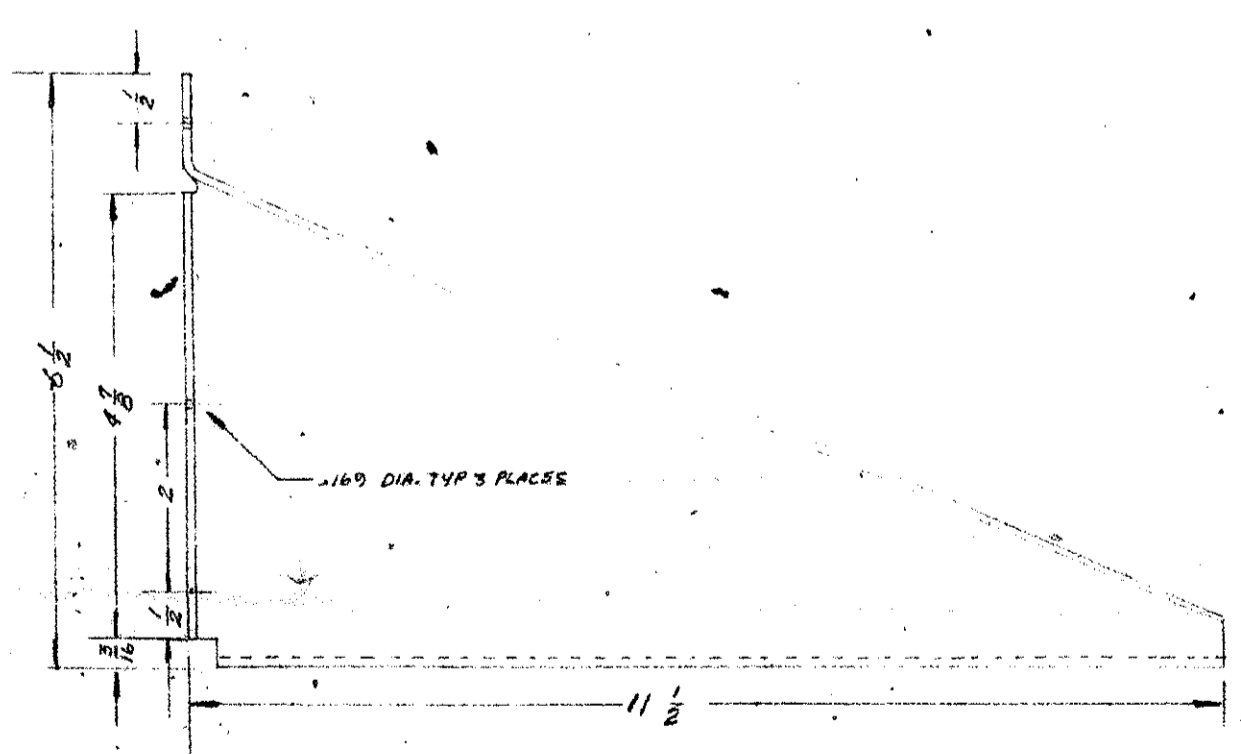

3/16 ALUM BRACKETS QTY 3 LEFT - 3 RIGHT PER UNIT
ALL INSIDE CORNERS MAY BE 3/16 RAD.

ALUM BOTTOMS
2 - 1/16 X 10 5/8 X 11 1/2
1 - 1/16 X 9 1/2 X 11 1/2

MATERIAL - 3/4 SQ SATIN BRUSHED ALUM. 7/8 WALL
SCALE 1/8\"/>